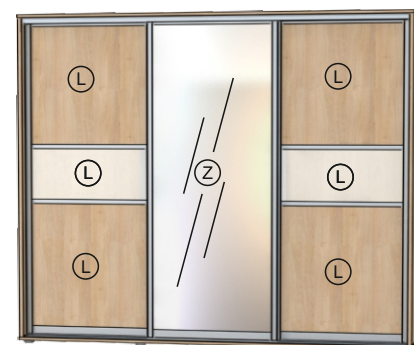

DEMONT

	V 220 cm	V 230 cm	V 240 cm	V 220 cm	V 230 cm	V 240 cm	V 220 cm	V 230 cm	V 240 cm

H 62,2 cm	Š 178,8 cm	RA31804LLL	RB31804LLL	RC31804LLL	RA31804MMM	RB31804MMM	RC31804MMM	RA31804LZL	RB31804LZL	RC31804LZL
	Š 193,8 cm	RA31954LLL	RB31954LLL	RC31954LLL	RA31954MMM	RB31954MMM	RC31954MMM	RA31954LZL	RB31954LZL	RC31954LZL
	Š 208,8 cm	RA32104LLL	RB32104LLL	RC32104LLL	RA32104MMM	RB32104MMM	RC32104MMM	RA32104LZL	RB32104LZL	RC32104LZL
	Š 223,8 cm	RA32254LLL	RB32254LLL	RC32254LLL	RA32254MMM	RB32254MMM	RC32254MMM	RA32254LZL	RB32254LZL	RC32254LZL
	Š 238,8 cm	RA32404LLL	RB32404LLL	RC32404LLL	RA32404MMM	RB32404MMM	RC32404MMM	RA32404LZL	RB32404LZL	RC32404LZL
	Š 253,8 cm	RA32554LLL	RB32554LLL	RC32554LLL	RA32554MMM	RB32554MMM	RC32554MMM	RA32554LZL	RB32554LZL	RC32554LZL
	Š 268,8 cm	RA32704LLL	RB32704LLL	RC32704LLL	RA32704MMM	RB32704MMM	RC32704MMM	RA32704LZL	RB32704LZL	RC32704LZL

Ⓜ ZRCADLO

Ⓛ LAMINO

Ⓜ MIRROR GLOSS