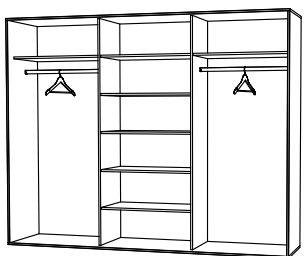

DEMONT

		V 220 cm	V 230 cm	V 240 cm	V 220 cm	V 230 cm	V 240 cm	V 220 cm	V 230 cm	V 240 cm
H 62,2 cm	Š 178,8 cm	RA31802LLL	RB31802LLL	RC31802LLL	RA31802MMM	RB31802MMM	RC31802MMM	RA31802LZL	RB31802LZL	RC31802LZL
	Š 193,8 cm	RA31952LLL	RB31952LLL	RC31952LLL	RA31952MMM	RB31952MMM	RC31952MMM	RA31952LZL	RB31952LZL	RC31952LZL
	Š 208,8 cm	RA32102LLL	RB32102LLL	RC32102LLL	RA32102MMM	RB32102MMM	RC32102MMM	RA32102LZL	RB32102LZL	RC32102LZL
	Š 223,8 cm	RA32252LLL	RB32252LLL	RC32252LLL	RA32252MMM	RB32252MMM	RC32252MMM	RA32252LZL	RB32252LZL	RC32252LZL
	Š 238,8 cm	RA32402LLL	RB32402LLL	RC32402LLL	RA32402MMM	RB32402MMM	RC32402MMM	RA32402LZL	RB32402LZL	RC32402LZL
	Š 253,8 cm	RA32552LLL	RB32552LLL	RC32552LLL	RA32552MMM	RB32552MMM	RC32552MMM	RA32552LZL	RB32552LZL	RC32552LZL
	Š 268,8 cm	RA32702LLL	RB32702LLL	RC32702LLL	RA32702MMM	RB32702MMM	RC32702MMM	RA32702LZL	RB32702LZL	RC32702LZL

Ⓜ ZRCADLO

Ⓛ LAMINO

Ⓜ MIRROR GLOSS