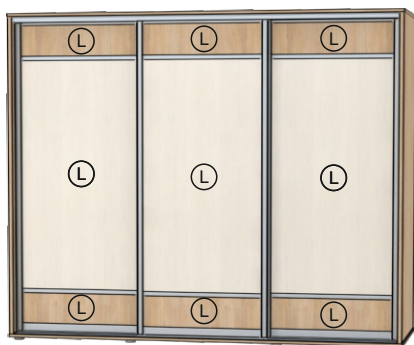

DEMONT

		V 220 cm	V 230 cm	V 240 cm	V 220 cm	V 230 cm	V 240 cm	V 220 cm	V 230 cm	V 240 cm
H 62,2 cm	Š 178,8 cm	RA31802LLL	RB31802LLL	RC31802LLL	RA31802MMM	RB31802MMM	RC31802MMM	RA31802LZL	RB31802LZL	RC31802LZL
	Š 193,8 cm	RA31952LLL	RB31952LLL	RC31952LLL	RA31952MMM	RB31952MMM	RC31952MMM	RA31952LZL	RB31952LZL	RC31952LZL
	Š 208,8 cm	RA32102LLL	RB32102LLL	RC32102LLL	RA32102MMM	RB32102MMM	RC32102MMM	RA32102LZL	RB32102LZL	RC32102LZL
	Š 223,8 cm	RA32252LLL	RB32252LLL	RC32252LLL	RA32252MMM	RB32252MMM	RC32252MMM	RA32252LZL	RB32252LZL	RC32252LZL
	Š 238,8 cm	RA32402LLL	RB32402LLL	RC32402LLL	RA32402MMM	RB32402MMM	RC32402MMM	RA32402LZL	RB32402LZL	RC32402LZL
	Š 253,8 cm	RA32552LLL	RB32552LLL	RC32552LLL	RA32552MMM	RB32552MMM	RC32552MMM	RA32552LZL	RB32552LZL	RC32552LZL
	Š 268,8 cm	RA32702LLL	RB32702LLL	RC32702LLL	RA32702MMM	RB32702MMM	RC32702MMM	RA32702LZL	RB32702LZL	RC32702LZL

Ⓜ ZRCADLO

Ⓛ LAMINO

Ⓜ MIRROR GLOSS