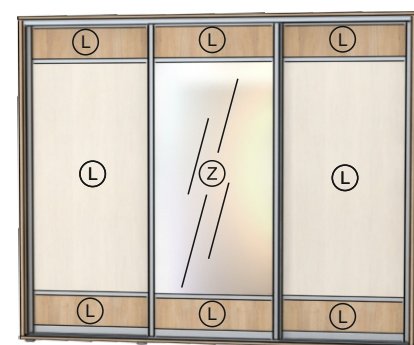

DEMONT

		V 220 cm	V 230 cm	V 240 cm	V 220 cm	V 230 cm	V 240 cm	V 220 cm	V 230 cm	V 240 cm
H 62,2 cm	Š 178,8 cm	RA31802LLL	RB31802LLL	RC31802LLL	RA31802MMM	RB31802MMM	RC31802MMM	RA31802LZL	RB31802LZL	RC31802LZL
	Š 193,8 cm	RA31952LLL	RB31952LLL	RC31952LLL	RA31952MMM	RB31952MMM	RC31952MMM	RA31952LZL	RB31952LZL	RC31952LZL
	Š 208,8 cm	RA32102LLL	RB32102LLL	RC32102LLL	RA32102MMM	RB32102MMM	RC32102MMM	RA32102LZL	RB32102LZL	RC32102LZL
	Š 223,8 cm	RA32252LLL	RB32252LLL	RC32252LLL	RA32252MMM	RB32252MMM	RC32252MMM	RA32252LZL	RB32252LZL	RC32252LZL
	Š 238,8 cm	RA32402LLL	RB32402LLL	RC32402LLL	RA32402MMM	RB32402MMM	RC32402MMM	RA32402LZL	RB32402LZL	RC32402LZL
	Š 253,8 cm	RA32552LLL	RB32552LLL	RC32552LLL	RA32552MMM	RB32552MMM	RC32552MMM	RA32552LZL	RB32552LZL	RC32552LZL
	Š 268,8 cm	RA32702LLL	RB32702LLL	RC32702LLL	RA32702MMM	RB32702MMM	RC32702MMM	RA32702LZL	RB32702LZL	RC32702LZL

Ⓜ ZRCADLO

Ⓛ LAMINO

Ⓜ MIRROR GLOSS