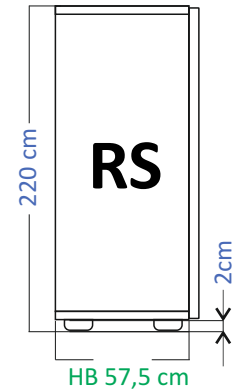

SKŘÍNĚ

DEMONT						
RS V 220cm						
	H 57,5cm	Š 40 cm	RS401	RS402	RS403	RS404
		Š 45 cm	RS451	RS452	RS453	RS454
		Š 50 cm	RS501	RS502	RS503	RS504
	Š 55 cm	RS551	RS552	RS553	RS554	

DEMONT						
RS V 220cm						
	H 57,5cm	Š 60 cm	RS601	RS602	RS603	RS604
		Š 70 cm	RS701	RS702	RS703	RS704
		Š 80 cm	RS801	RS802	RS803	RS804
	Š 90 cm	RS901	RS902	RS903	RS904